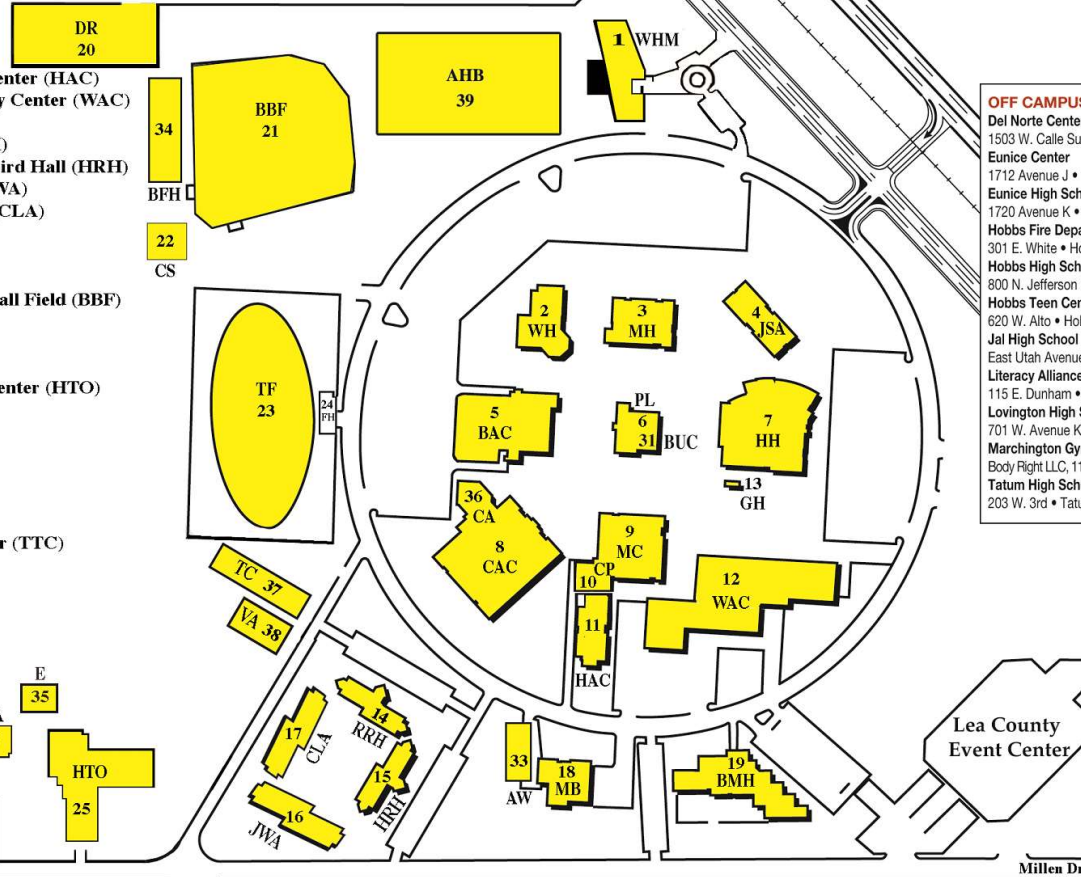

Map Legend

1. Western Heritage Museum & Lea County Cowboy Hall of Fame (WHM)
2. Watson Hall (WH)
3. Mansur Hall (MH)
4. John Shepherd Administration Building (JSA)
5. Ben Alexander Student Learning Center (BAC)
6. Pannell Library (PL)
7. Heidel Hall (HH)
8. Caster Activity Center (CAC)
9. McLean Hall (MC)
10. Central Plant (CP)
11. Mary Hagelstein Instructional Arts Center (HAC)
12. Don Whitaker Automotive Technology Center (WAC)
13. Greenhouse (GH)
14. Harold Runnels Residence Hall (RRH)
15. Glen & Rosemary Houston Thunderbird Hall (HRH)
16. John Watson Student Apartments (JWA)
17. Carroll Leavell Student Apartments (CLA)
18. Maintenance Building (MB)
19. Bob Moran Hall (BMH)
20. Driving Range (DR)
21. Ray Birmingham Thunderbird Baseball Field (BBF)
22. Concession Stand (CS)
23. Track Field (TF)
24. Field House (FH)
25. Larry Hanna Training & Outreach Center (HTO)
26. Dan Berry Rodeo Arena (BRA)
27. Don Bratton Building 1 (DB1)
28. Don Bratton Building 2 (DB2)
29. Don Bratton Building 3 (DB3)
30. Don Bratton Building 4 (DB4)
31. C.M. Burk University Center (BUC)
32. Transportation Safety Training Center (TTC)
33. Auction Warehouse (AW)
34. Baseball Field House (BFH)
35. Equine Building (E)
36. Caster Annex (CA)
37. Tennis Courts (TC)
38. Sand Volleyball Area (VA)
39. Allied Health Building

Lea Regional Hospital

OFF CAMPUS SITES

- Del Norte Center (DN)
1503 W. Calle Sur • Hobbs
- Eunice Center
1712 Avenue J • Eunice
- Eunice High School (EHS)
1720 Avenue K • Eunice
- Hobbs Fire Department
301 E. White • Hobbs
- Hobbs High School (HHS)
800 N. Jefferson • Hobbs
- Hobbs Teen Center (HTC)
620 W. Alto • Hobbs
- Jal High School (JHS)
East Utah Avenue • Jal
- Literacy Alliance Center (LAC)
115 E. Dunham • Hobbs
- Lovington High School (LHS)
701 W. Avenue K • Lovington
- Marchington Gym (MAR)
Body Right LLC, 114 E. Broadway • Hobbs
- Tatum High School (THS)
203 W. 3rd • Tatum